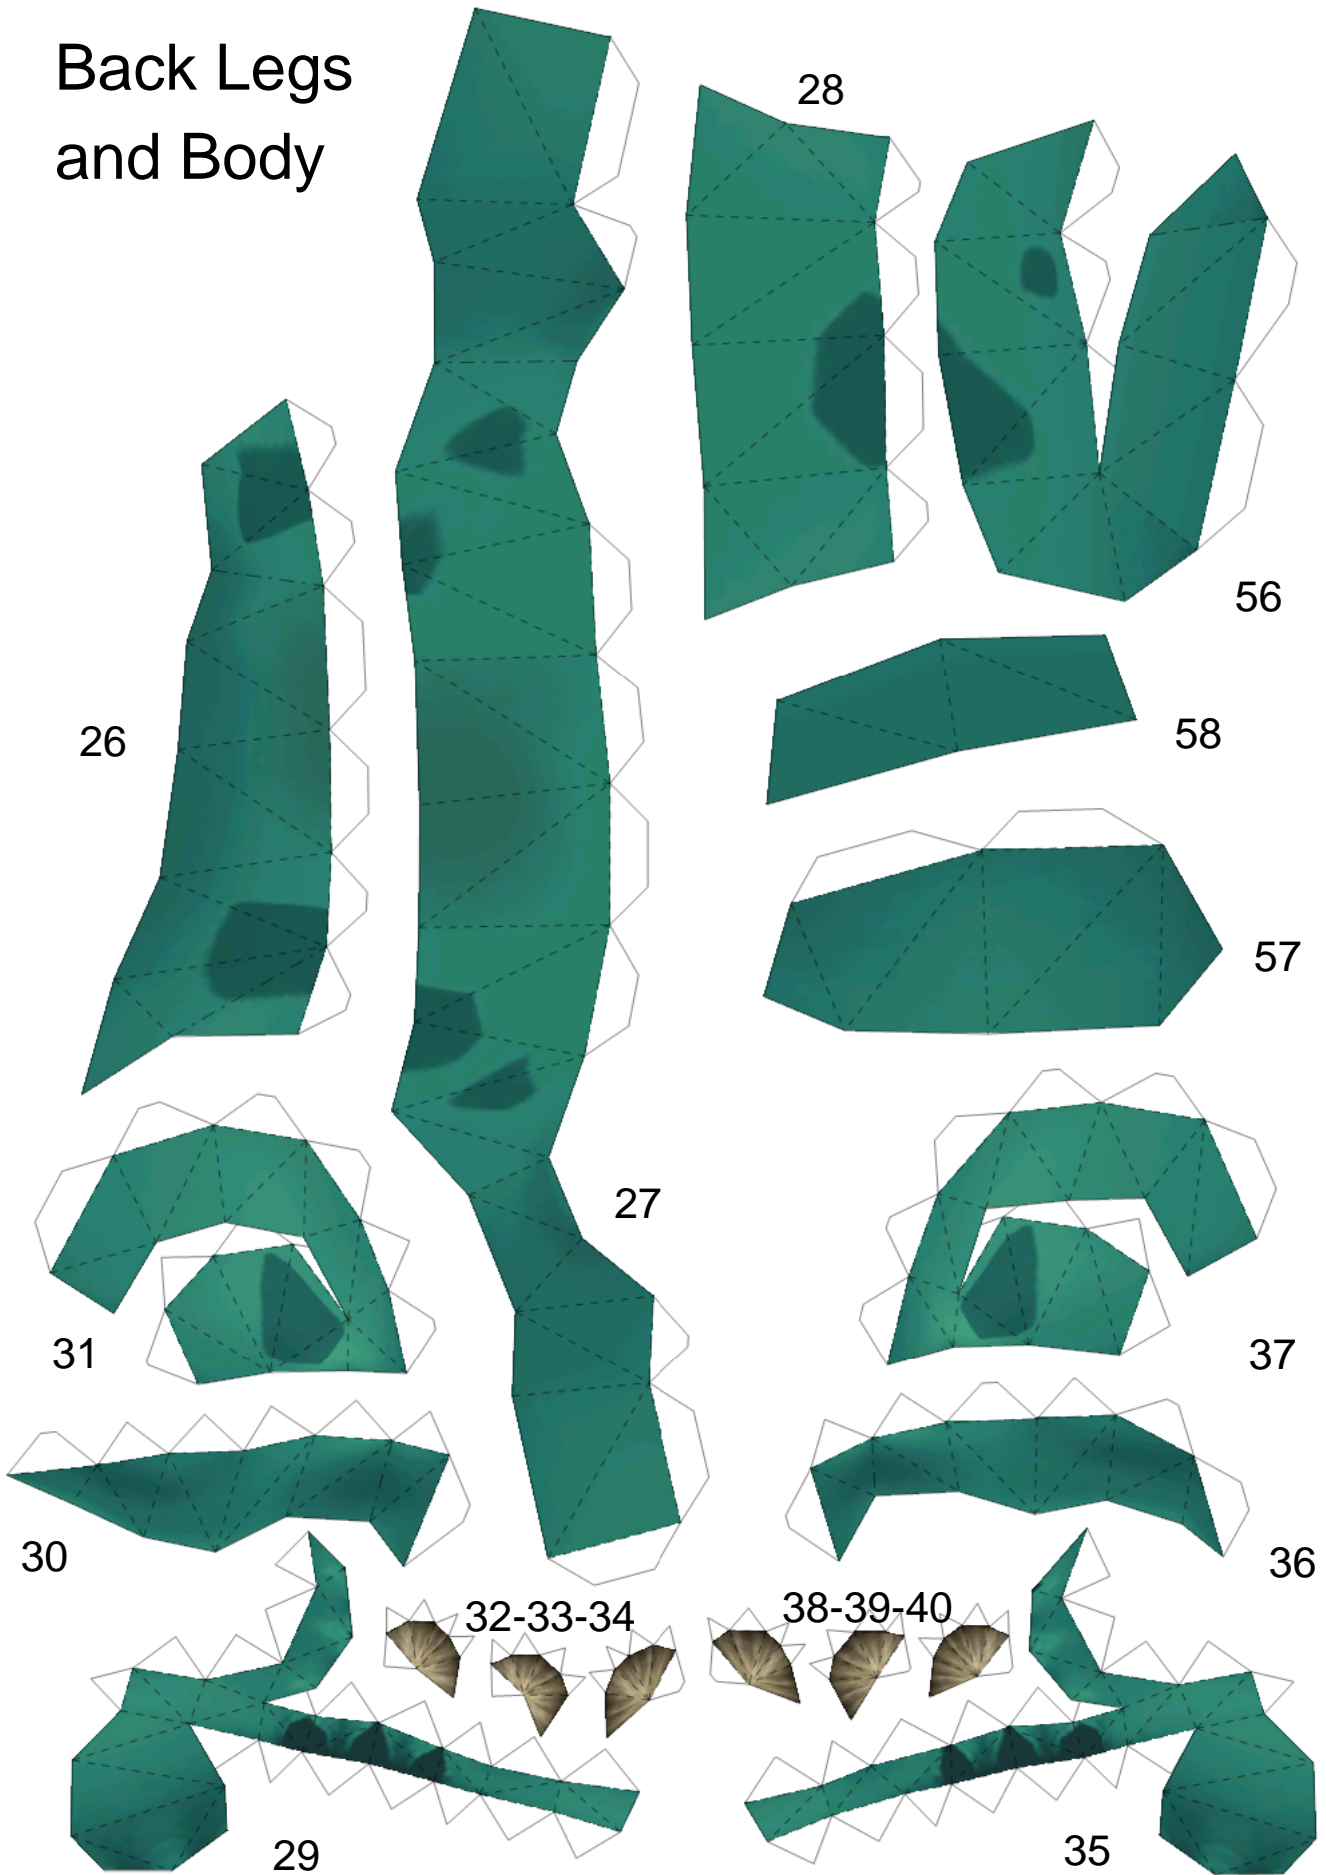

Ivysaur

by Brandon

Paper Pokés
www.pokemonpapercraft.com

Head

Back Legs and Body

Leaves

Bulb

Front Legs and Bulb Parts

Inner Bulb (Optional)