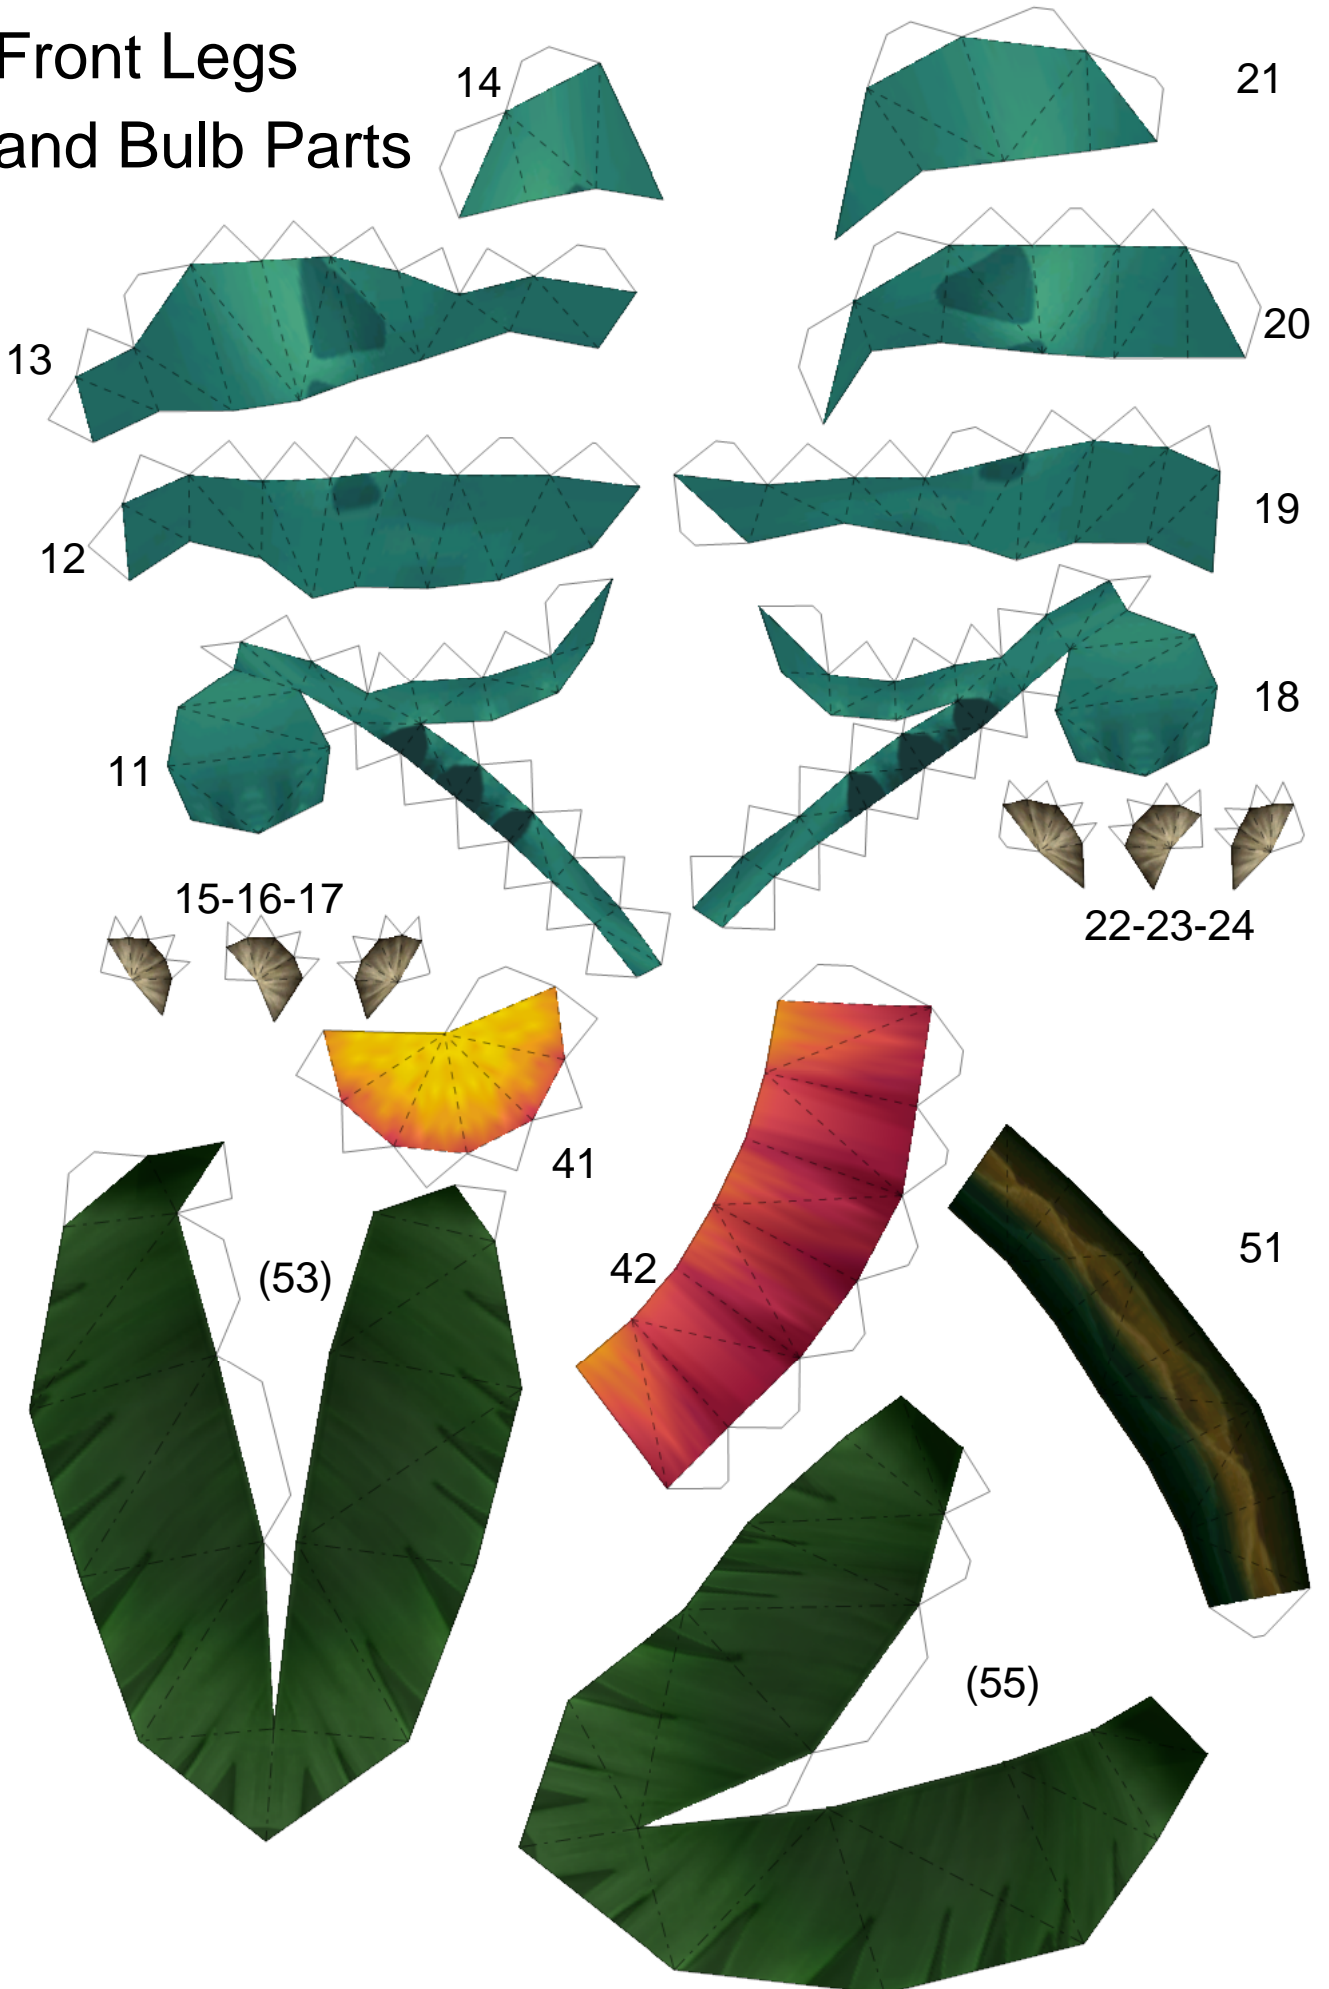

Ivysaur

by Brandon

Paper Pokés
www.pokemonpapercraft.com

Head

Back Legs and Body

Leaves

Bulb

Front Legs and Bulb Parts

Inner Bulb (Optional)